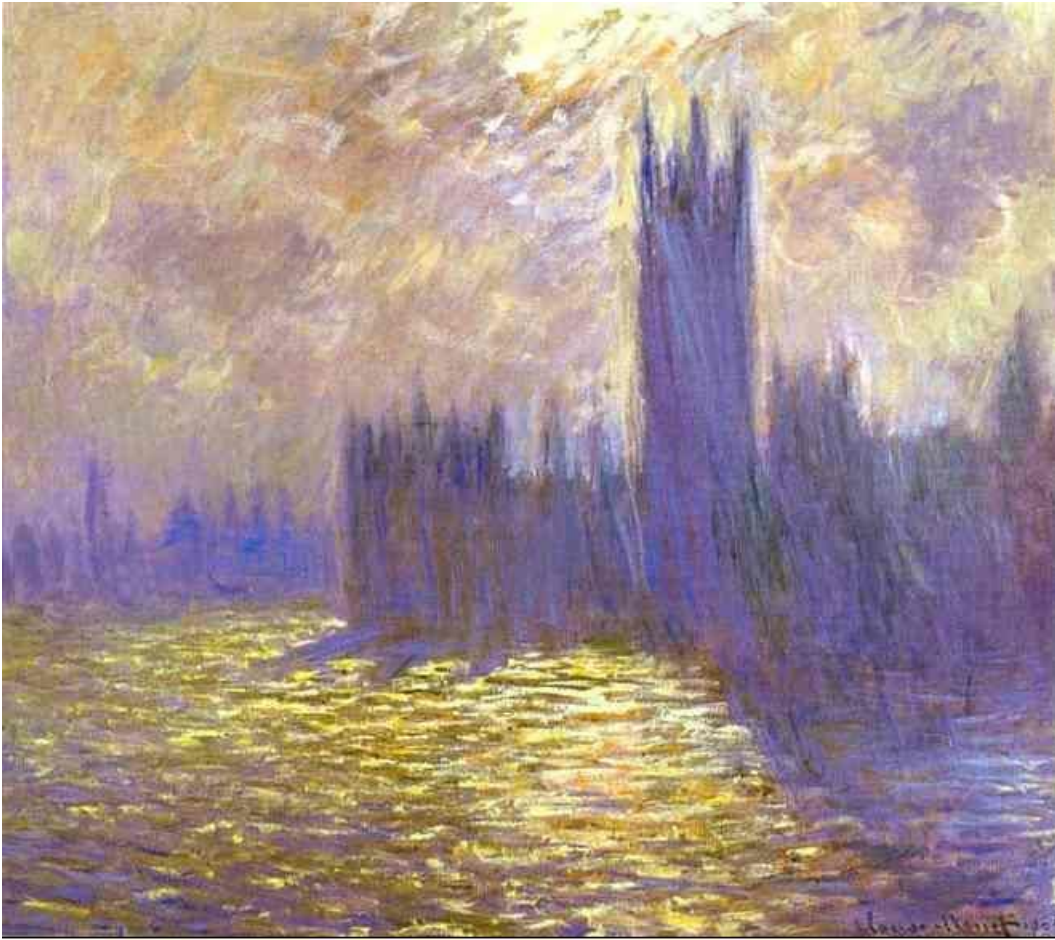

<http://hallofpeople.com/gr/>

Κλωντ Μονέ

Πίνακες

La Rue de la Bavolle in Honfleur. 1864

The Walkers (Bazille and Camille). 1865

Women in the Garden, 1866

The Beach at Sainte-Adresse, 1867.

The Luncheon. 1868.

Green Park. 1871

The Blue House in Zaandam. 1871.

The Bridge at Argenteuil. 1874.

The Walk. Lady with a Parasol. 1875

Dahlias. 1883

Self-Portrait. 1886

At Giverny 1887

Poplars on the Bank of the River Epte. 1891

Houses of Parliament, London. 1905.

Venice. The Doge Palace, 1912

Blue Water Lilies, 1919

The Japanese Bridge in Giverny, 1926.