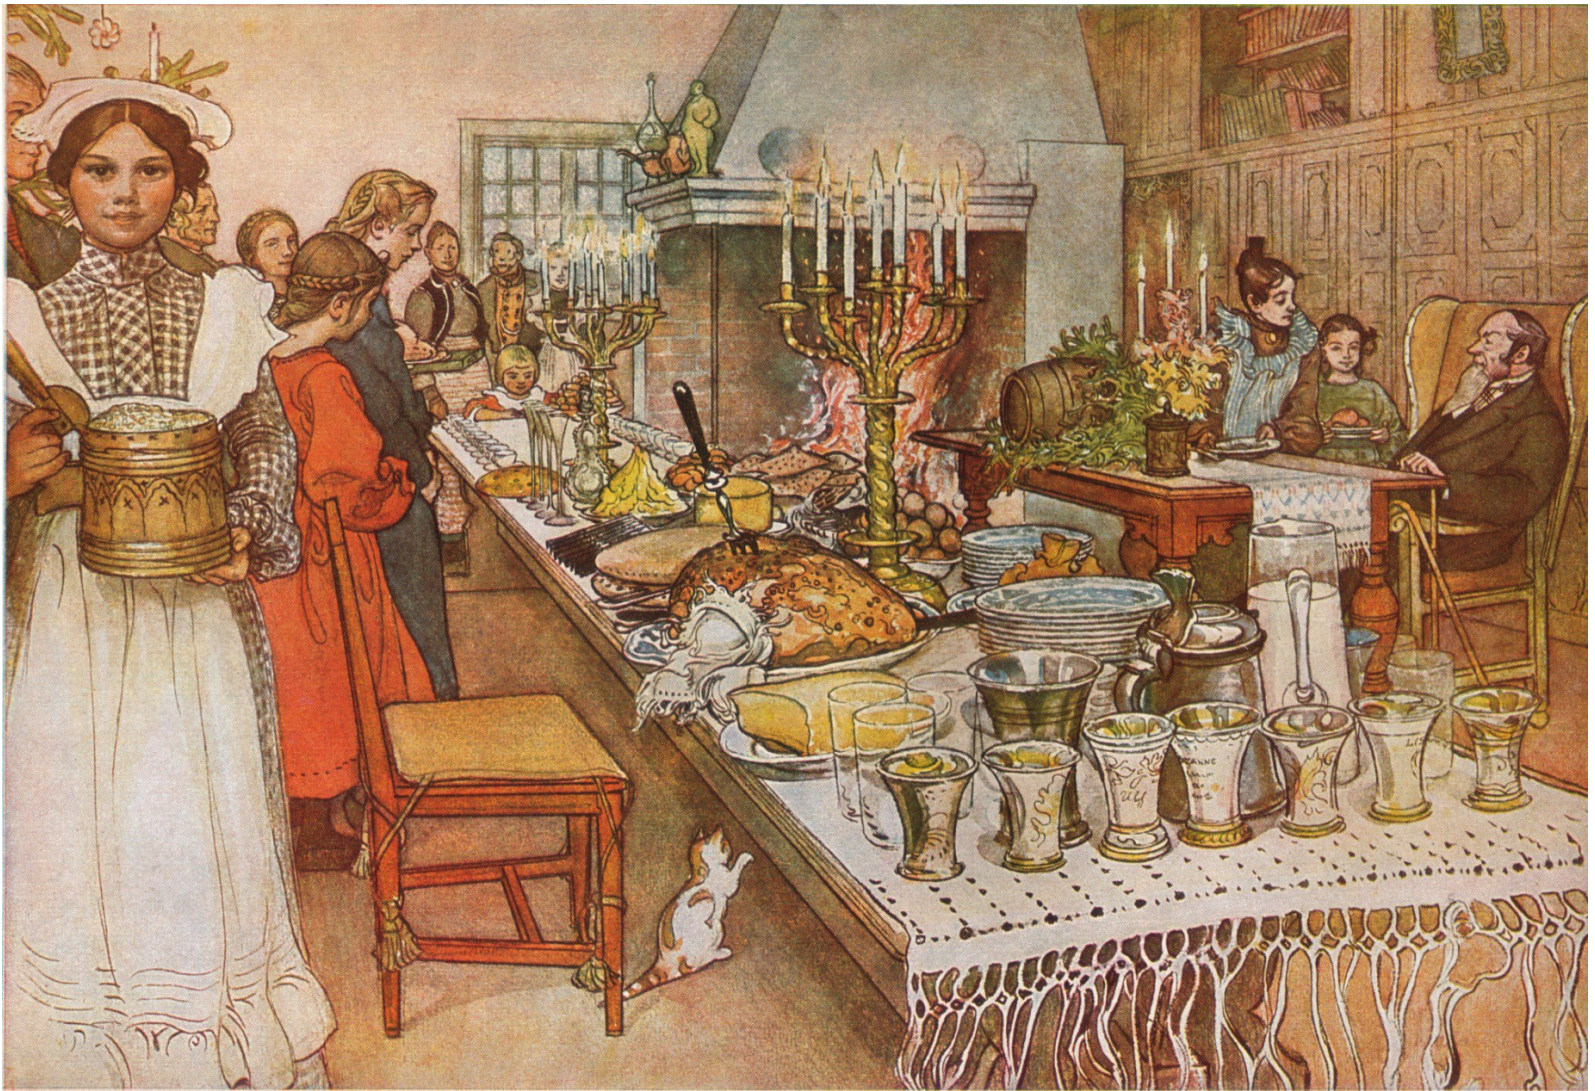

# Carl Larsson

Brita and the painter

The artist's wife with her first child, Suzanne 1885

In the corner 1894

Breakfast under the big birch 1896

The neighbouring farm 1897

The small girls' room\_1897

The kitchen 1898

The-first-lesson-1903

The-apple-harvest-1903

Christmas Eve 1904

Fishing 1905

Woodcutters-in-the-forest-1906

Lisbeth Prepares a Bath.

interior-with-a-cactus-1914