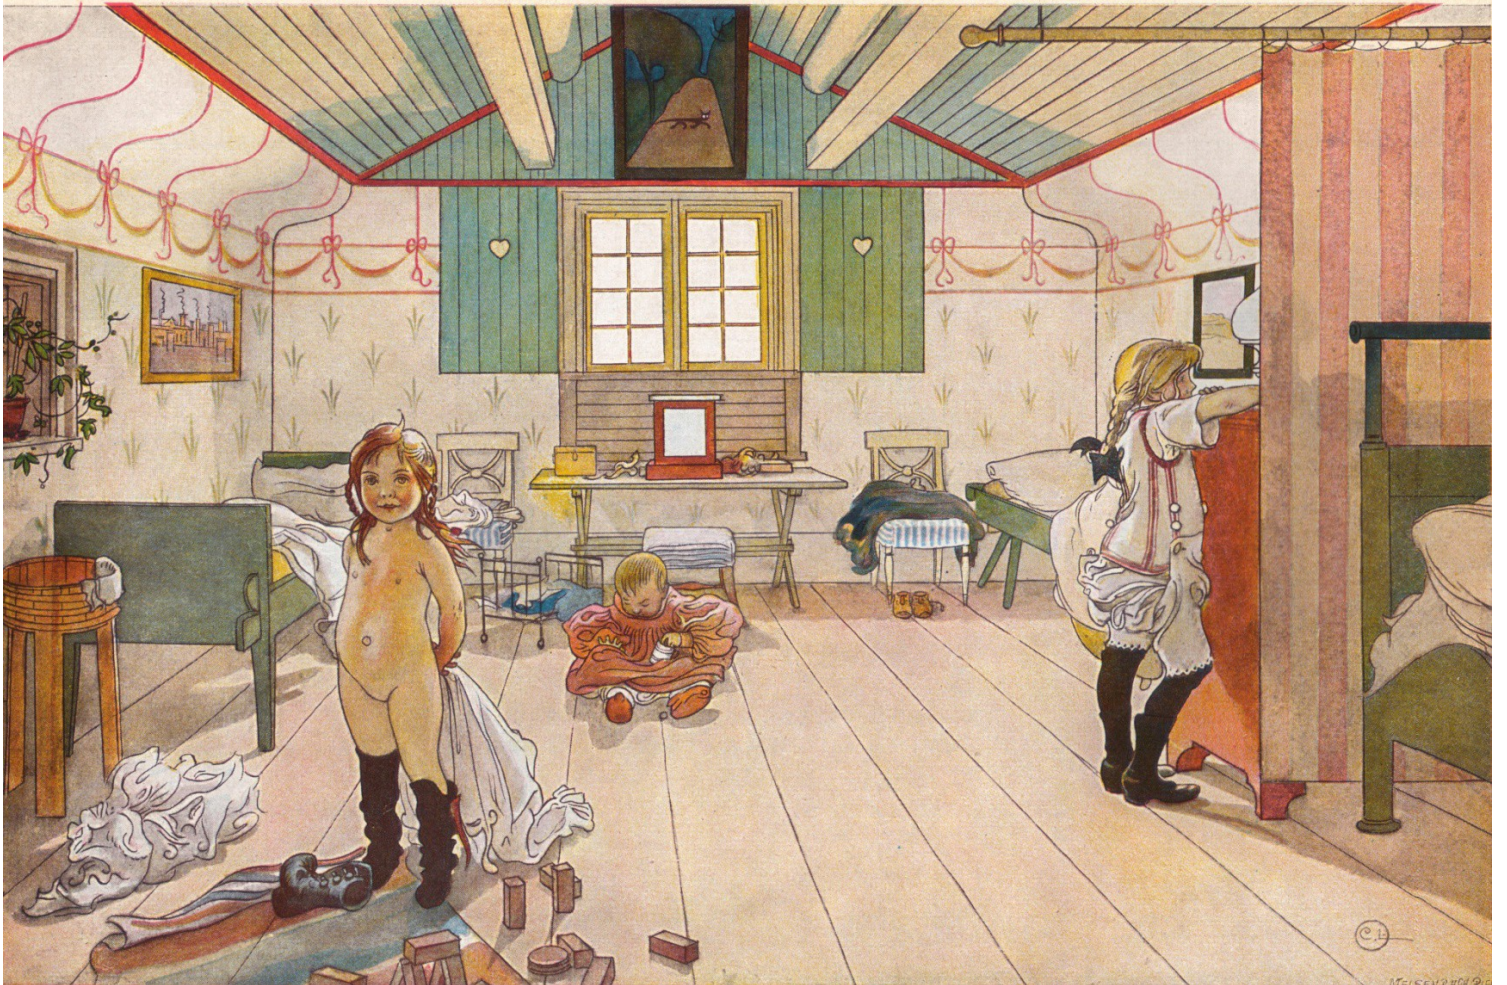

# Carl Larsson

Brita and the painter

The artist's wife with her first child, Suzanne 1885

In the corner 1894

Breakfast under the big birch 1896

The neighbouring farm 1897

The small girls' room\_1897

The kitchen 1898

The-first-lesson-1903

The-apple-harvest-1903

Christmas Eve 1904

Fishing 1905

Woodcutters-in-the-forest-1906

Lisbeth Prepares a Bath.

interior-with-a-cactus-1914