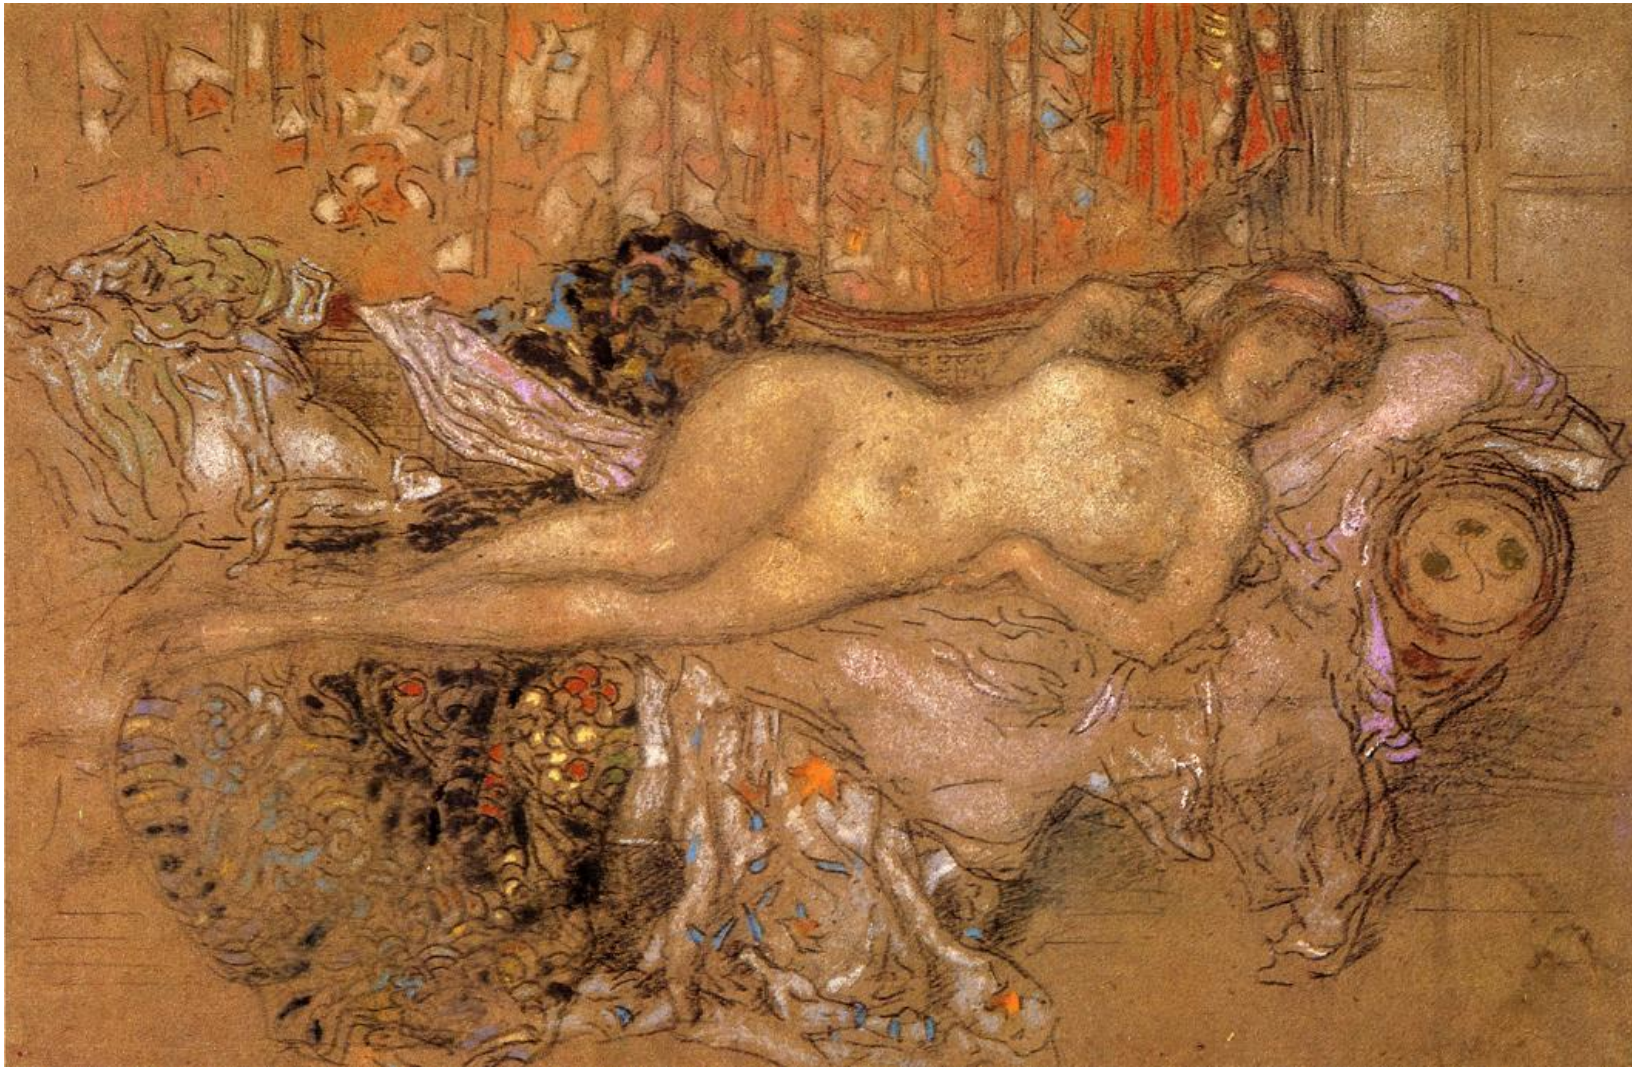

James McNeill Whistler

1834-1903

Self-portrait, 1858

Harmony In Green And Rose: The Music Room, 1861

Grey And Silver Old Battersea Reach, 1863

The Beach At Selsey Bill, 1865

Arrangement In Grey And Black No.1,
Portrait Of The Artist's Mother, 1871

Arrangement In Pink, Red And Purple, 1884

Harmony In Blue And Pearl: The Sands, Dieppe, 1885

Arabian, 1892

The Little Rose Of Lyme Regis, 1895

On Thames

Gray And Gold - The Golden Bay, 1900

1902-1903